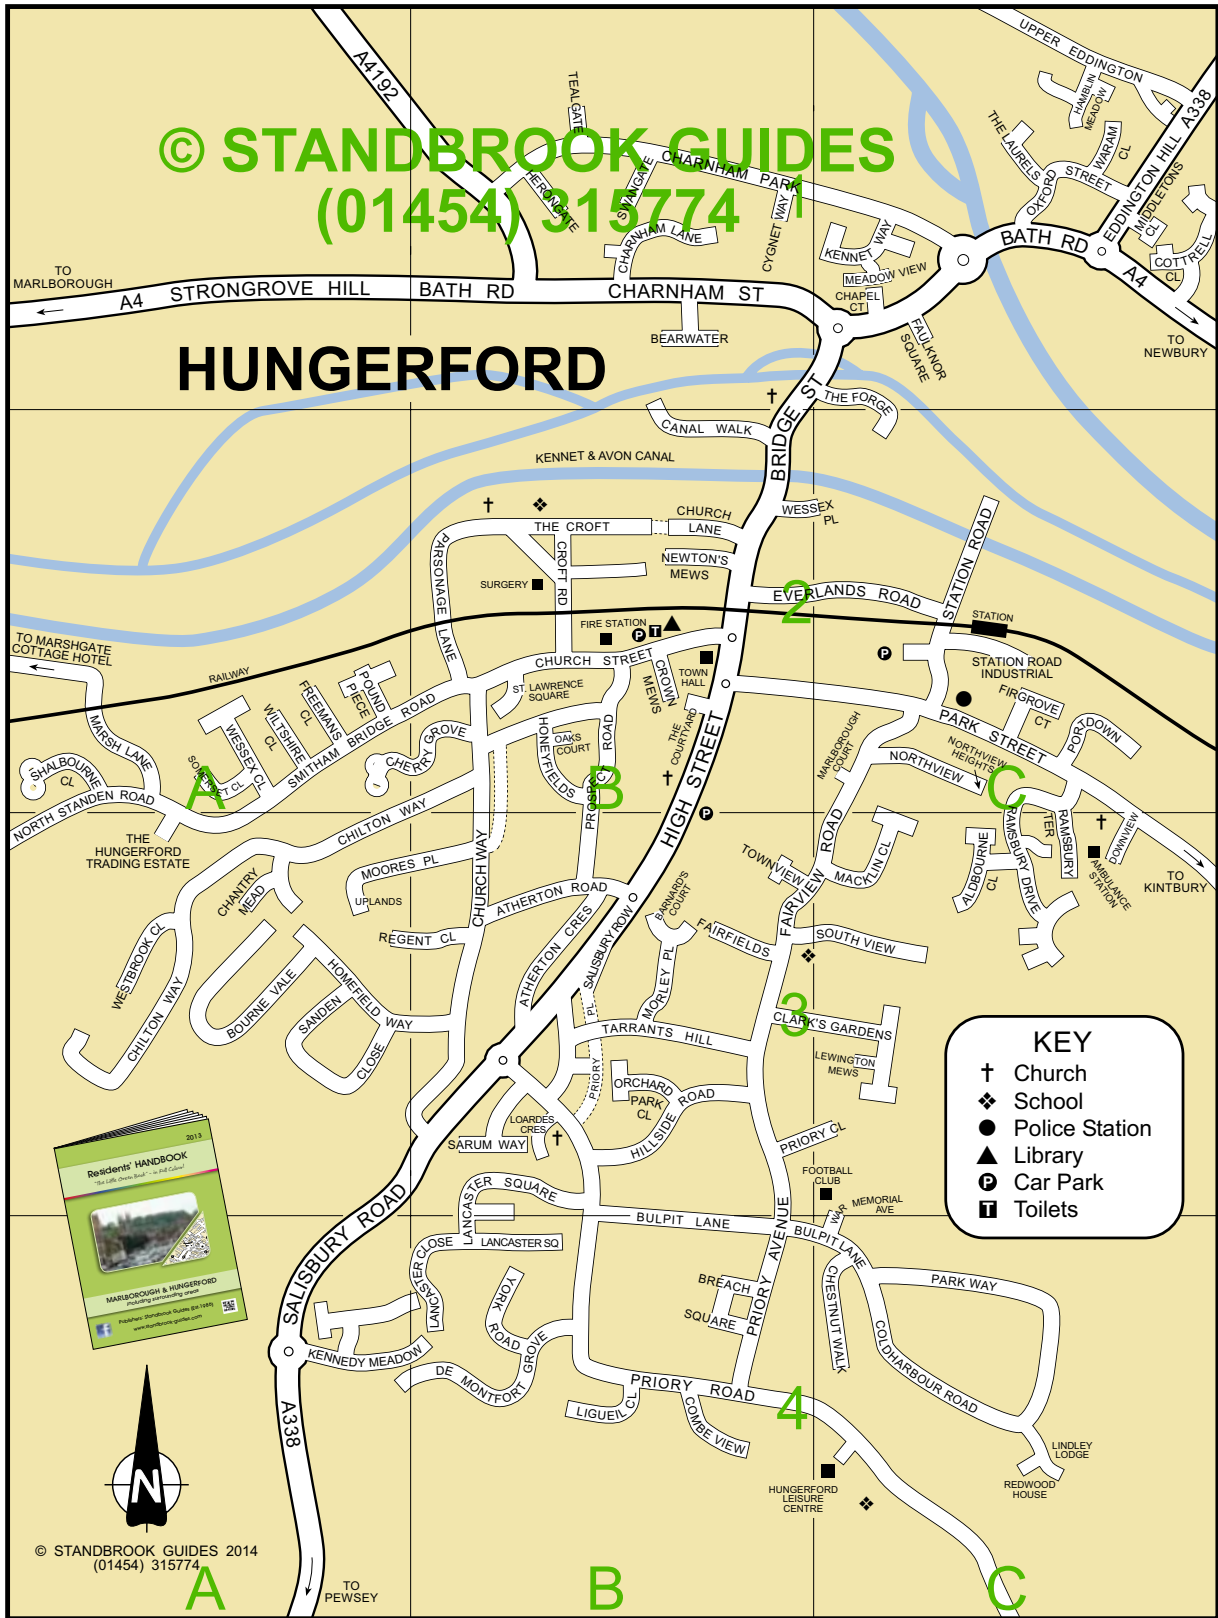

© **STANDBROOK GUIDES**
(01454) 315774

KEY

- † Church
- ◆ School
- Police Station
- ▲ Library
- P Car Park
- Toilets

Aldbourne Close	C3	Church L	B2	Freemans Close	A2	Meadow View	C1	Priory Close	B3	ts Hill	B3
Atherton Crescent	B3	Church Street	B2	Hamblin Meadow	C1	Middletons Close	C1	Priory Place	B3	Tealgate	B1
Atherton Road	B3	Church Way	B3	Herongate	B1	Moores Place	A3	Priory Road	B2	The Courtyard	B2
		Clark's Gardens	C3	High Street	B2	Morley Place	B3	Prospect Road	B2	The Forge	C1
Barnard's Court	B3	Coldharbour Road	C4	Hillside Road	B3	Newton's Mews	B2	Ramsbury Drive	C3	The Laurels	C1
Bath Road	C1	Combe View	B4	Homefield Way	A3	North Standen Road	A2	Ramsbury Terrace	C3	Townview	B3
Bearwater	B1	Cottrell Close	C1	Honeyfields	B2	Northview	C2	Regent Close	B3		
Bourne Vale	A3	Croft Road	B2	Hungerford Trading Estate	A3	Northview Heights	C2	Salisbury Road	A4	Uplands	A3
Breach Square	B4	Crown Mews	B2			Oaks Court	B2	Salisbury Row	B3	Upper Eddington	C1
Bridge Street	B2	Cygnets Way	B1			Orchard Park Close	B3	Sanden Close	A3		
Bulpit Lane	B4					Oxford Street	C1	Sarum Way	B3	War Memorial Ave	C3
		De Montfort Grove	B4	Kennedy Meadow	A4	Park Street	C2	Shalbourne Close	A2	Waram Close	C1
Canal Walk	B2	Downview	C3	Kennet Way	C1	Park Way	C4	Smitham Bridge Rd	A2	Wessex Close	A2
Chantry Mead	A3			Lancaster Close	B4	Parkway	B3	Somerset Close	A2	Wessex Place	B2
Chapel Court	C1	Eddington Hill	C1	Lancaster Square	C2	Platt Court	B4	South View	C3	Westbrook Close	A3
Charnham Lane	B1	Everlands Road	C2	Lewington Mews	C3	Portdown	C2	St. Lawrence Square	B2	Wiltshire Close	A2
Charnham Park	B1	Fairfields	B3	Ligueil Close	B4	Priory Avenue	B4	Station Road	C2		
Charnham Street	B1	Fairview Road	B3	Marsh Lane	A2			Stronggrove Hill	A1		
Cherry Grove	B2	Faulknor Square	C1					Swagate	B1	York Road	B4
Chestnut Walk	C4	Firgoe Court	C2								
Chilton Way	A3										